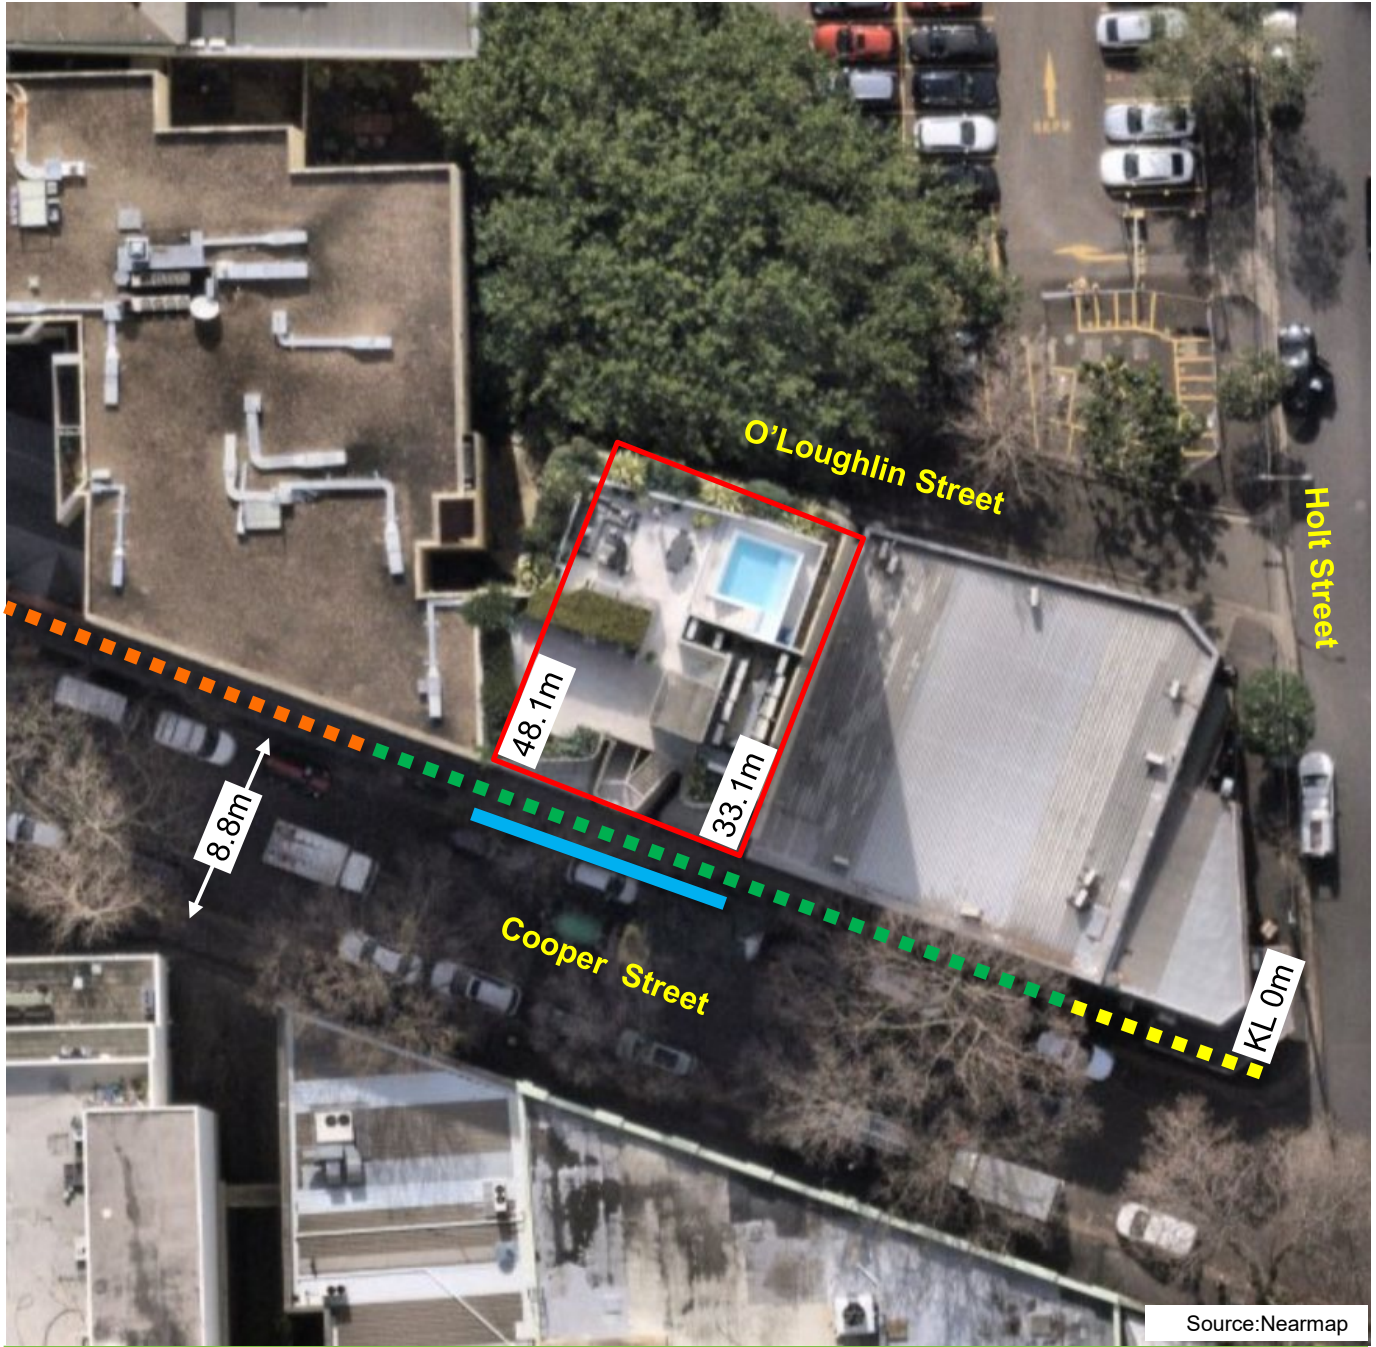

## Cooper Street, Surry Hills Proposed Works Zone

### Existing

- ■ ■ "No Stopping"
- ■ ■ "2P Ticket 8am-6pm Mon-Fri,  
4P Ticket 6pm-10pm Mon-Fri  
8am-10pm Sat-Sun & Public Holidays"
- ■ ■ "4P Ticket 6pm-10pm Mon-Fri,  
8am-10pm Sat-Sun & Public Holidays"  
"Loading Zone 6am-6pm Mon-Fri"

### Proposed

- "Works Zone 7.30am-6pm Mon-Fri  
7.30am-3.30pm Sat"  
"4P Ticket 6pm-10pm Mon-Fri,  
3.30pm-10pm Sat  
8am-10pm Sun & Public Holidays"